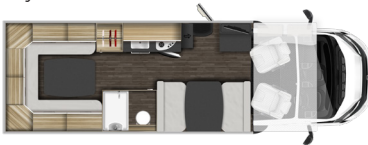

Roller Team Auto Roller | 746 Vehicle Specifications

Model year	2023
Capacity	6 adults
Model	Fiat Ducato
Engine specifications	Diesel
Transmission	Automatic
Safety	Dual airbags, ABS
Power supply	12V battery/240V mains/solar panel
Media/Entertainment	DVD player with 19" screen, prewired for satellite/TV
Central locking	Yes - cab only
Outside length	7.40m
Outside width	2.35m
Outside height	3.00m
Inside height	2.10m
Certified seats	6
Beds	Double (drop-down) 1.95m x 1.40m Singles (rear) 2.00m x 0.80m Rear singles can be made into one large double 2.00m x 2.10m
Shower and toilet	Yes
Hot/Cold pressurised water	Yes - (Truma Combi System)
Fresh water tank	100L
Waste water tank	100L
Heating	Yes - Gas (Truma Combi system)
Gas bottle	Yes
Fridge/freezer	Yes - 12V
Cooking	Yes - 3-burner, oven, grill
Bike racks	No*
Awning	No*
Solar panel	Yes
Reversing camera	Yes
Certified self-contained	Yes
Warranty	12 month RVSC guarantee

Day

The content of this brochure is for general information purposes only. Specifications may differ to those stated and images are indicative only.